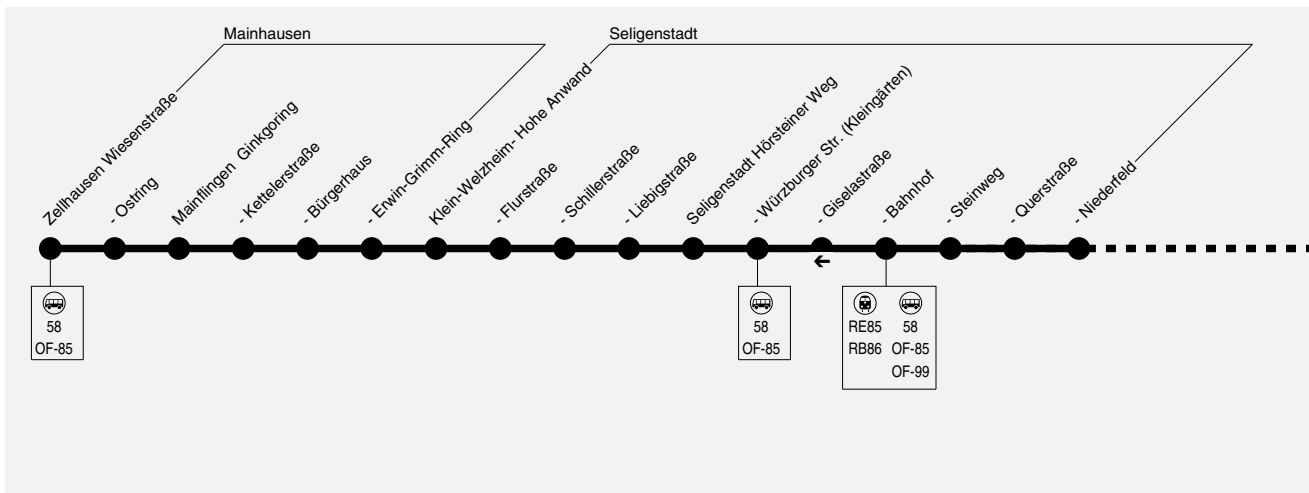

OF-86

Zellhausen → Mainflingen → Seligenstadt → Hainburg → Obertshausen

Alpina

Wir sind transdev

Transdev Rhein-Main GmbH, Hedderheimer Landstraße 157, 60439 Frankfurt am Main, 069 42096950

518

519

OF-86

Summary table for Mainflingen Ginkgoring, Zellhausen Ostring, and Wiesenstraße with departure times.

Montag - Freitag

525

Table with columns for station names, directions (ab/an), and departure times for days Sb, Sb, Fb, and Sb, Sb.