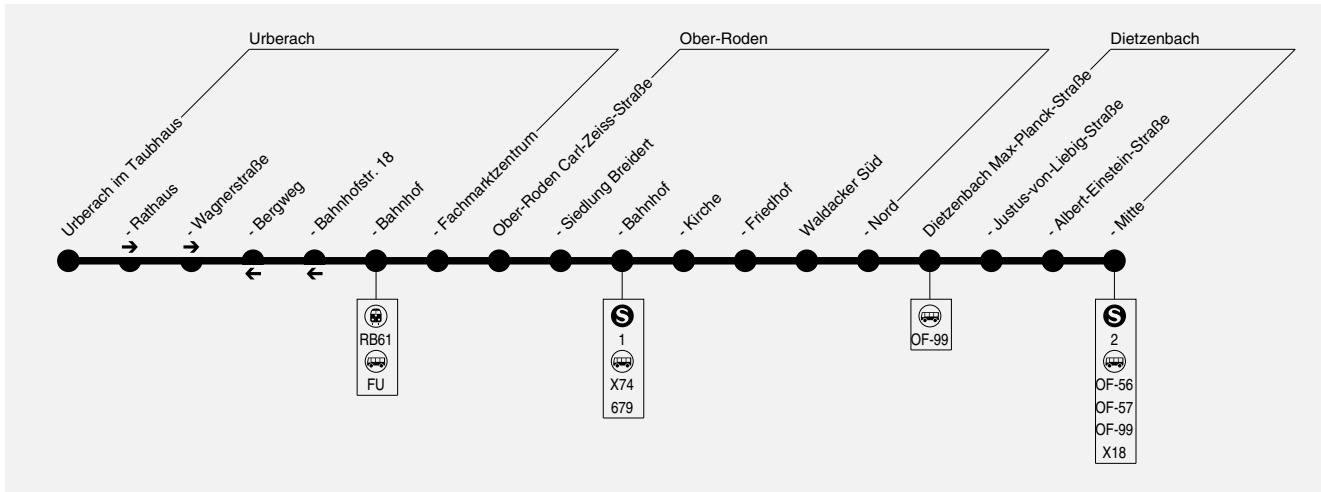

# OF-95 Rödermark-Urberach → Dietzenbach

Hain-Schau-Ins-Land GmbH, Carl-Zeiss-Straße 16, 63322 Rödermark, Tel.: (06074) 78 63

548