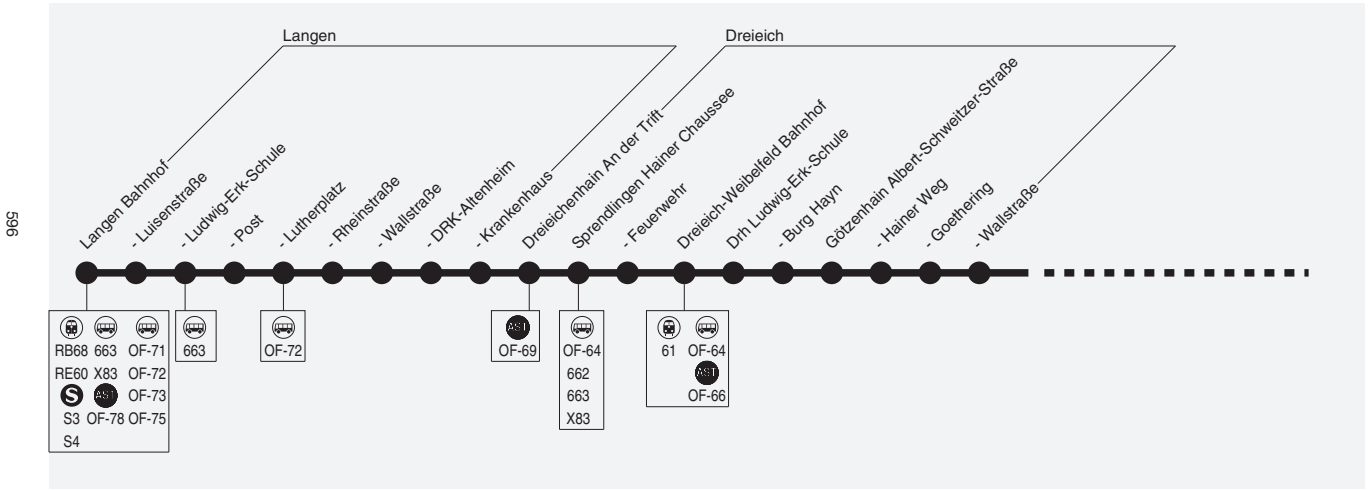

OF-99

Langen Bahnhof → Dreieich → Dietzenbach →
Jügesheim → Seligenstadt

Racktours GmbH & Co. KG, Auf dem Hessel 8, 63526 Erlensee, Tel.: 06183 9279069